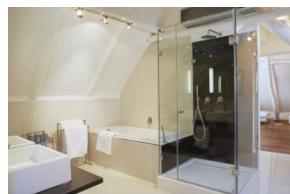

### Room rates 2015

Category	Quantity	Single room rate per person per night	Double room rate per person per night
Kendall Cottage	2 double rooms	R 1.380,00 incl. breakfast	R 1 035,00 incl. breakfast
Manor House	2 suites	R 1.700,00 incl. breakfast	R 1 400.00 incl. breakfast
Mill House	2 double rooms	R 575.00 Incl. breakfast	R 460.00 Incl. breakfast

#### Photos of Kendall Cottage

Kendall Cottage

Kendall Cottage Bedroom

Kendall Cottage Bathroom

Kendall Cottage Lounge area

#### Photos of Manor House

Manor House

Manor House Bedroom

Manor House Bathroom

Manor House Lounge