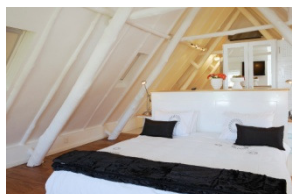

### Room rates 2015

Category	Quantity	Single room rate per person per night	Double room rate per person per night
Kendall Cottage	2 double rooms	R 1.380,00 incl. breakfast	R 1 035,00 incl. breakfast
Manor House	2 suites	R 1.700,00 incl. breakfast	R 1 400.00 incl. breakfast
Mill House	2 double rooms	R 575.00 Incl. breakfast	R 460.00 Incl. breakfast

#### Photos of Kendall Cottage

Kendall Cottage

Kendall Cottage Bedroom

Kendall Cottage Bathroom

Kendall Cottage Lounge area

#### Photos of Manor House

Manor House

Manor House Bedroom

Manor House Bathroom

Manor House Lounge