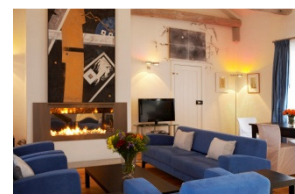

Kendall Cottage Lounge area