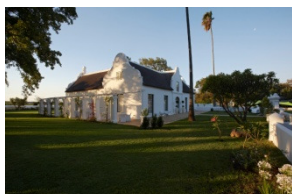

Photos of Manor House

Manor House