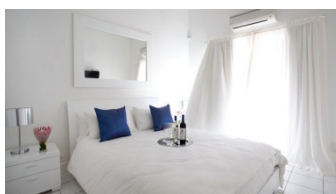

Mill House Bedroom